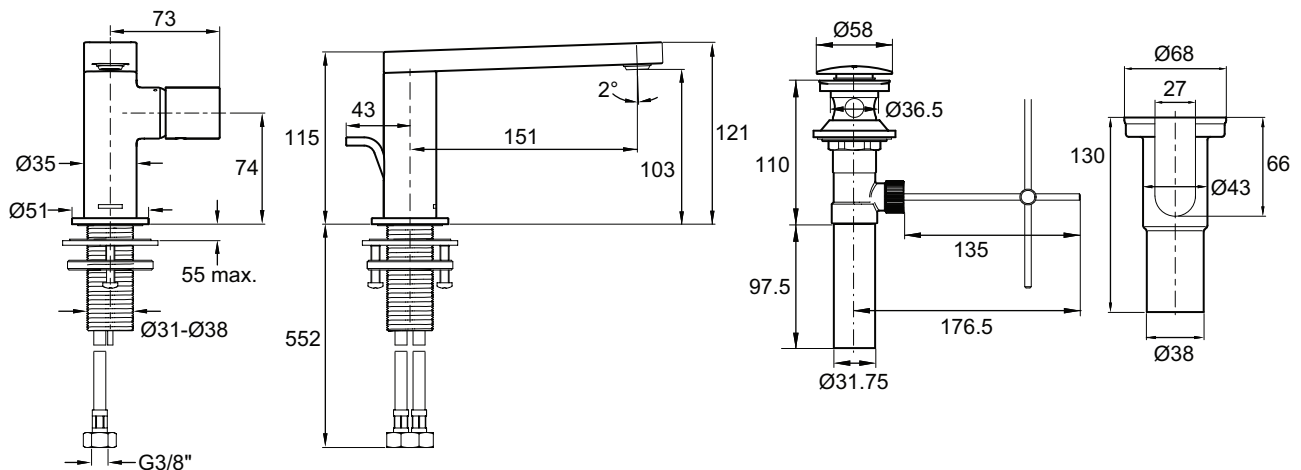

Composed Single-Lever Monobloc Basin Mixer,
Side Handle

73050D / 73050D-ND / C73050D-ND

Product Description: Composed single-lever monobloc basin mixer, side handle

73050D-CP Includes pop-up waste
73050D-ND-CP Without waste
C73050D-ND-CP With clicker waste

Colour/Finish: Polished Chrome

Material: Brass Body

Minimum Pressure: 0.5 bar

Product Weight (kg): 2.5 - Pop-up waste
2.0 - Without waste
2.6 - Clicker waste

Fixings Included: Yes

Guarantee (Years): 5

Additional Information: KOHLER® finishes resist corrosion and tarnishing, whilst solid brass construction ensures durability and reliability.

Flow Diagram

Dimensions (mm)

kiwa

Kohler UK
Sales and Technical: +44 (0) 800 001 4466
info@kohler.co.uk
www.KOHLER.co.uk

THE BOLD LOOK
OF **KOHLER**®