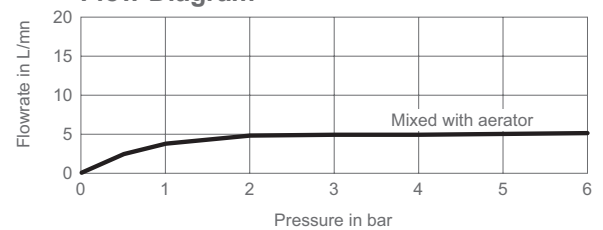

Flow Diagram